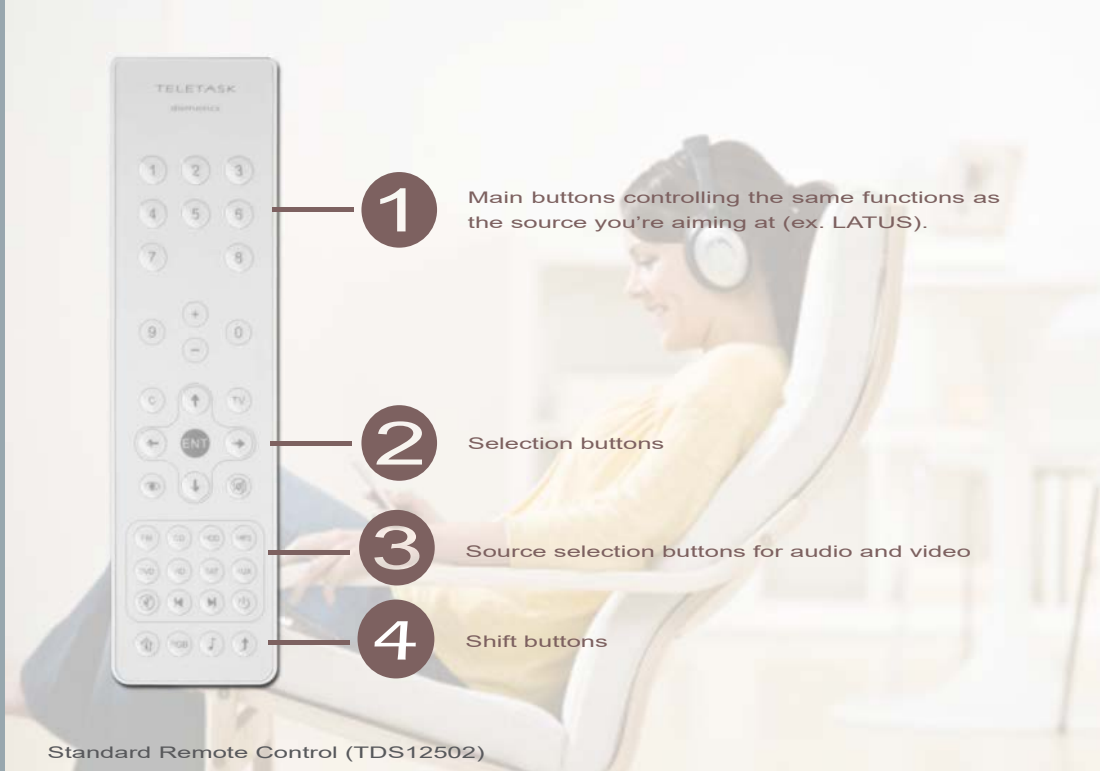

For audio control, the special audio-related buttons on the remote control give the possibility to control each audio zone, select the desired audio source and volume (if your AV system is integrated).

ADVANTAGE

The advantage of using IR as communication medium, is the fact that IR signals are fast, harmless and are not working beyond any obstacles like walls and doors (like HF signals do). This means that the TELETASK remote control automatically adapts to the functions in the room where you are.

If you want certain functions on your TELETASK touch panels and screens not to

TELETASK

trendsetter in domotics

Standard Remote Control (TDS12502)

be activated by the remote control, your system integrator can individually disable any remote control button. Also the opposite way of working is possible. This is particularly useful in public area's or when you want to avoid children to activate certain functions.